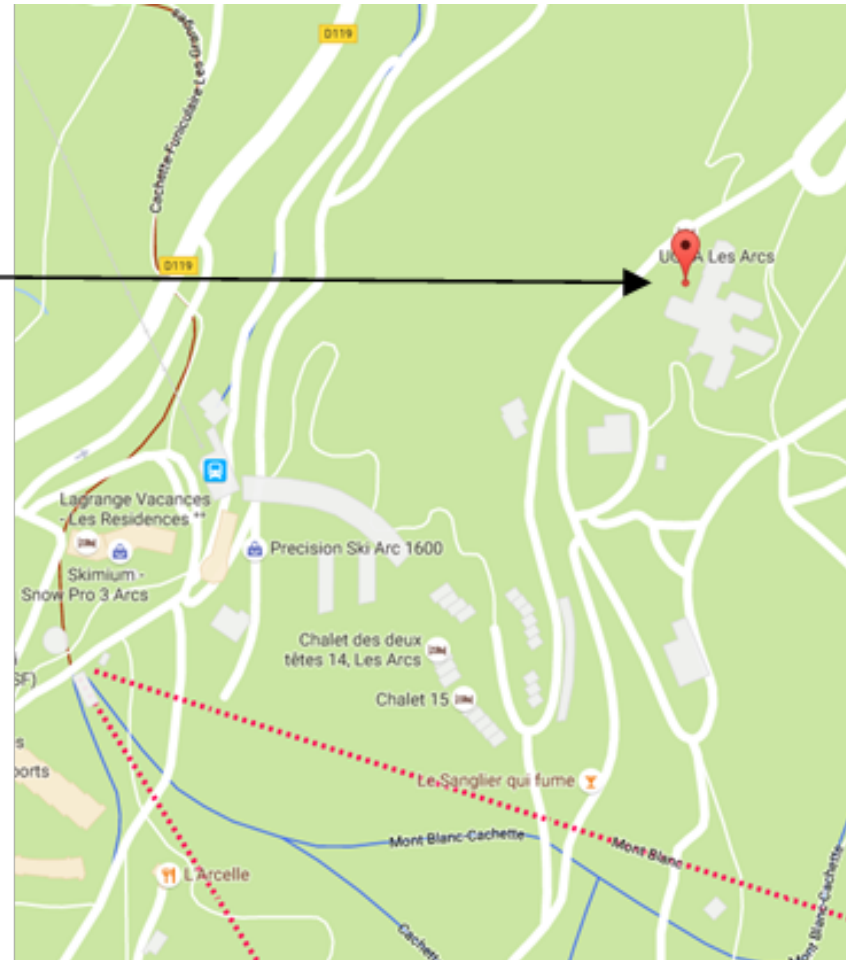

Arc 1600 — UCPA

The bus will collect you from in front of the UCPA.

GPS: 45.598305, 6.798875

**SNOW
BUS
CO.UK**

IN PARTNERSHIP WITH